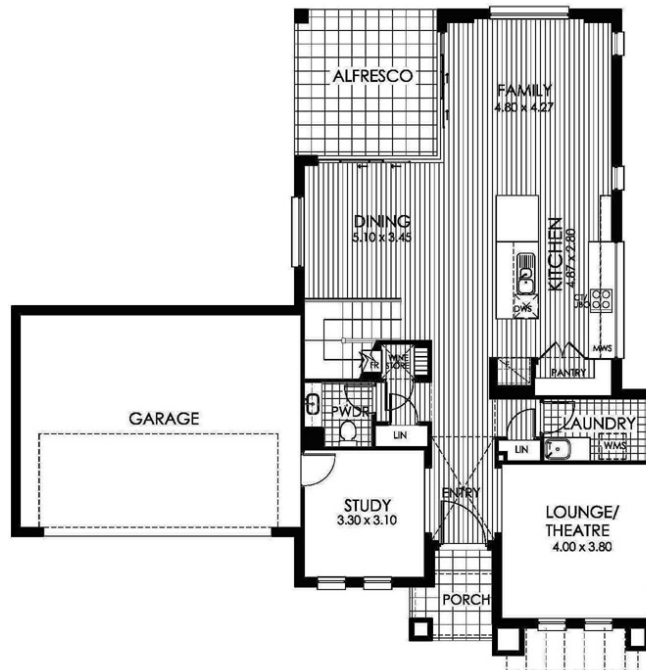

BENHAM

4 2.5 2 sq 33

19 Whitetip Street
Waterford County

\$799,500

FEATURES

- Generous rental return on a long term lease back.
- Vogue facade with moroka feature to front facade.
- Cedar pergola and screen over front entry.
- 2340mm high pivot front door.
- Timber floors to entry, kitchen, dining and family areas.
- Staircase featuring Victorian ash habdrail, treads and risers with glass and stainless steel balustrade.
- Wine cellar fitout to under stairs including fridge and door with clear glazing.
- 531-260 Solar gas hot water service.
- Floor tiling, carpet, blinds and light fittings where fitted.

- Four spacious bedrooms with built in robes.
- Walk in robes to master bedroom and bed three featuring glass sliding doors.
- Ensuite to master bedroom complete with his and her sinks, splayed shower screen and linea grate.
- Large open plan kitchen, dining and family area opening onto a large alfresco entertaining area.
- Gourmet kitchen including European stainless steel appliances, 70mm stone bench tops with waterfall ends, highlight window to splashback, 70mm laminate feature bench and 9 pot drawers.
- Separate lounge/theatre room.
- Downstairs study.
- Upstairs lounge area.
- Note: furniture and decor items excluded.